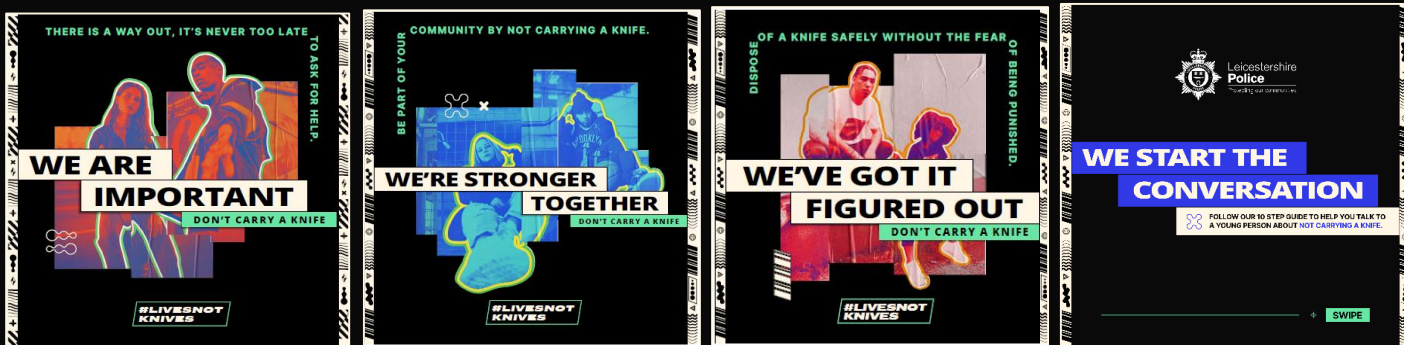

SOCIAL MEDIA POSTS

How You Can Help?

Please help us to promote the website on your organisation's social media channels.

We have created a series social media graphics and animations for a range of channels and there are also printed assets.

* Please do not to share blade/knife visuals across social media, either seized goods or graphics *

Ready-made social posts

General use - with graphics

- It's never too late to be part of your community by not carrying a knife. **#livesnotknives**
  [Livesafe.org.uk/livesnotknives](https://livesafe.org.uk/livesnotknives)
- Follow @leicespolice 10 step guide to help you talk to a young person about not carrying a knife. **#livesnotknives**
  [Livesafe.org.uk/livesnotknives](https://livesafe.org.uk/livesnotknives)
- Looking for help and support with knife crime Check out **#LIVESAFE**.
  [Livesafe.org.uk/livesnotknives](https://livesafe.org.uk/livesnotknives)

Social Media Posts

We have created a number of ready-made social media posts. If you do choose to create your own posts, please include the following in all posts:

Please link to the website:

www.livesafe.org.uk/livesnotknives

Please also use the hashtag:

#LIVESNOTKNIVES #WEDONTCARRY

DOWNLOAD GRAPHICS HERE:

- [Social Media Graphics](#)
- [Video Animations](#)
- [Conversation Guide](#)
- [Social Stories Template](#)

If you'd like to know more about the campaign or how you can use it in your work with young people please contact campaigns@leicestershire.pnn.police.uk